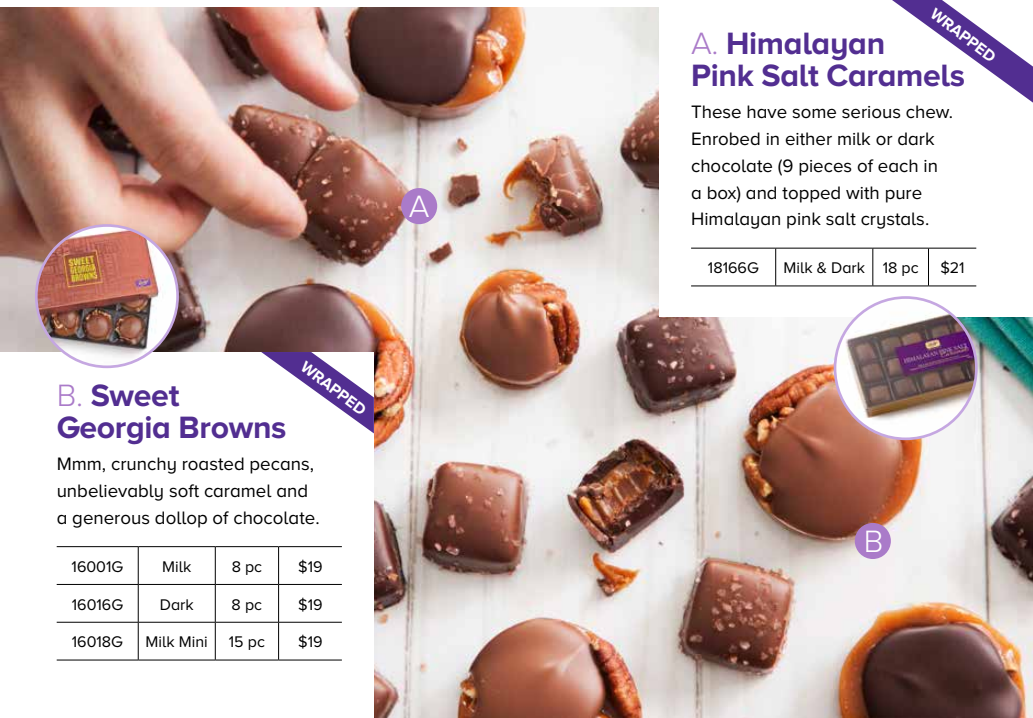

D. No Sugar Added Favourites

A selection of our bestselling milk & dark chocolates, sweetened with plant-based maltitol.

13495G	12 pc	$16